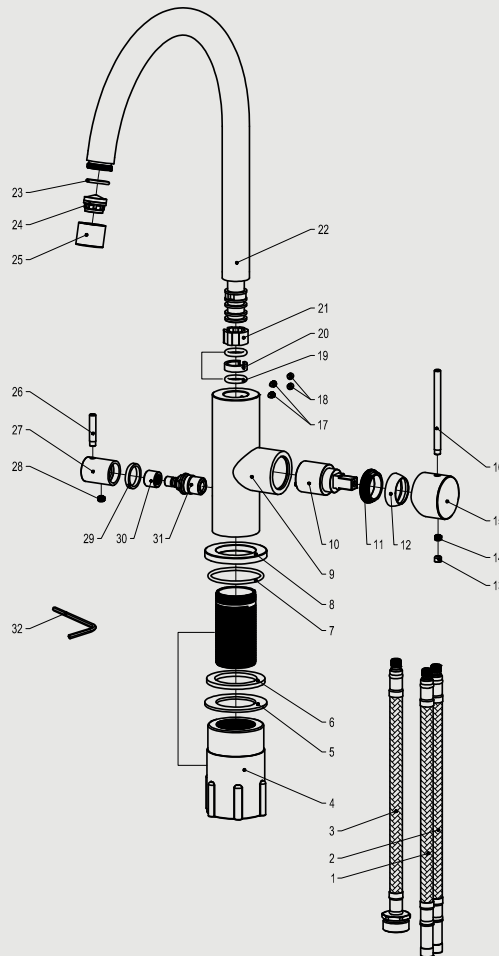

Edition: 2020-04-01

1. 1 Flexible hose
2. 2 Flexible hose
3. 3 Flexible hose
4. 4 Fixing bushing
5. 5 Washer
6. 6 Washer
7. 7 O ring
8. 8 Base
9. 9 Body
10. 10 Cartridge
11. 11 Screw nut
12. 12 Cover ring
13. 13 Rubber
14. 14 Inner hex screw
15. 15 Handle base
16. 16 Handle bar
17. 17 Inner hex screw
18. 18 Rubber
19. 19 O ring
20. 20 Rubber
21. 21 Rubber
22. 22 Spout
23. 23 O ring
24. 24 Aerator
25. 25 Aerator Cover
26. 26 Handle bar
27. 27 Handle base
28. 28 Inner hex screw
29. 29 Rubber
30. 30 Splined hub
31. 31 Cartridge
32. 32 Wrench

Steel Equip Coal D

Köksblandare i rostfritt stål.

Art nr RSK

32127 8311214

Tekniska data:

Håltagning: 35 mm

Vridbar 110°

Diskmaskinsavstängning